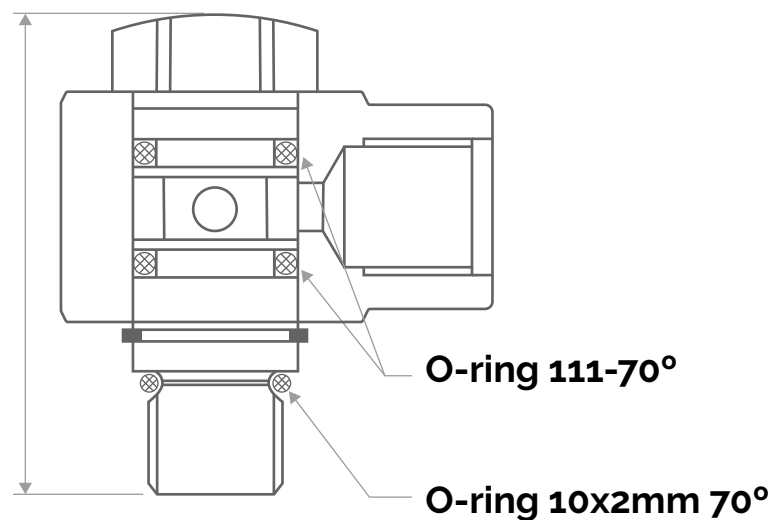

Undersea Centre Ltd
SERVING THE DIVING INDUSTRY SINCE 1974

Unit 3, The Crosshouse Centre,
Crosshouse Road,
Southampton SO14 5GZ
T: 02382 358 111
E: info@undersea-centre.com
W: undersea-centre.com

All threads 1/4 BSPP G1/4

3084-HP Swivel Elbow

Part number	Description	Material	Finish
3084-HP	Swivel elbow	Brass CZ121	Bright chrome

Maximum working pressure 330 bar

Drawn September 2016
For illustration purposes only, drawings are not to scale.